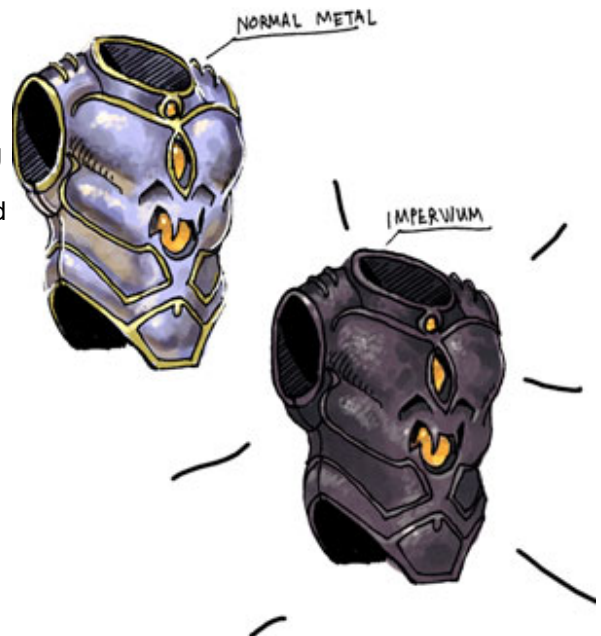

# Indestructible "Impervium"

Magic Arcana  
Wednesday, February 25, 2004

The style guide for *Darksteel*, the **Magic** set, naturally has information on darksteel, the *metal*. This extremely hard magical substance lends its flavor -- not to mention the property of indestructibility -- to cards with names starting with "Darksteel" (from *Darksteel Brute* to *Darksteel Reactor*). As *Darksteel* (codenamed "Lettuce") was being conceived, the indestructible metal was called "impervium," and was described thusly:

*"Impervium" is a magical indestructible metal. It always appears as a dark black metal surrounded by yellow/gold orbiting streaks of magical energy.*

To see that description in the art, take a look at these concept sketches and zoomed-in finished art for "impervium" cards.

Darksteel Brute is a statue made of darksteel that can come to life to smash some face. Note how well the artist, Nottsuo, captured the glossy black metal.

What's better than an Iron Giant? One made of darksteel! Darksteel Colossus clearly shows the